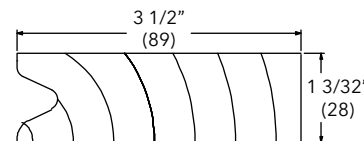

Stucco Casing, Flat

W1035

NOTE: Longest length available 120" (3048)

NOTE: 3 1/2" width