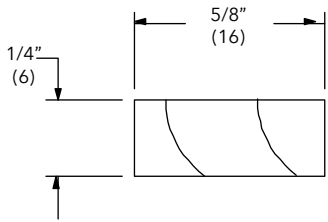

W6380

All Products

Length	Bare PN
72" (1829)	37017720
96" (2438)	37017965

Jamb Extension - from 4 9/16 to 4 13/16"

W6010

Length	Bare PN	Primed PN
96" (2438)	30808196	38278196
120" (3048)	30808198	38278198

Jamb Extension - from 4 9/16" to 5 1/16"