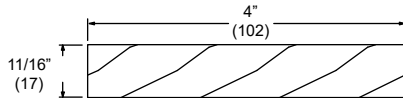

Finish	Wood Species, Length and Part Number			
	Mahogany 96"	Mahogany 120"	White Oak 96"	White Oak 120"
Bare	MA31774196	MA31774142	WK31774396	WK31774142
White	-	-	-	-
Designer Black	-	-	-	-
Clear	CMA31774196	CMA31774142	CWK31774196	CWK31774142
Prime	-	-	-	-
Honey	SBDF31774196	SBMA31774142	SBWK31774196	SBWK31774142
Wheat	SADF31774196	SAMA31774142	SAWK31774196	SAWK31774142
Cabernet	SEDF31774196	SEMA31774142	SEWK31774196	SEWK31774142
Leather	SDDF31774196	SDMA31774142	SDWK31774196	SDWK31774142
Hazelnut	SCDF31774196	SCMA31774142	SCWK31774196	SCWK31774142
Espresso	SFDF31774196	SFMA31774142	SFWK31774196	SFWK31774142