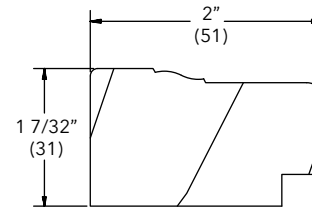

Brick Mould Casing

W6533

Ultimate Wood Inswing French Door and Direct Glaze Rectangle

Ultimate Wood Inswing French Door Arch Top

Ultimate Wood Outswing French Door

Ultimate Wood Sliding French Door DISC LA Pre 06/27/2022

Ultimate Wood Sliding Patio Door DISC LA Pre 06/27/2022

NOTE: Longest length available 148" (3759)