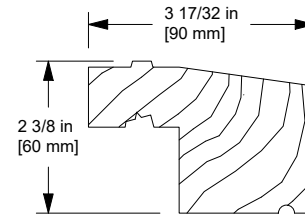

2" Extended Thick Subsill

W10341

Ultimate Wood Casement

Longest length available		
Length	NFJ PN	FJ PN
120" (3048)	30370298	30370398