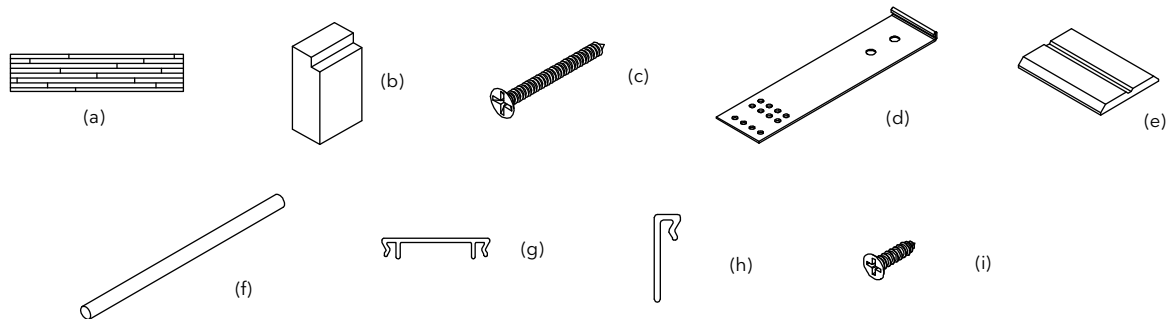

Clad 130" Mull Kit - 1" x 4 9/16" LVL

Includes:

- 1 - W8677, Mull post, 130" (3302) – 30251199 (a)
- 1 - Mull sealant block – 10500018 (b)
- 24 - #8–15x1 1/4" flat head screws–11808114 (c)
- 12 - 10" Masonry clips – 11860013 (d)
- 12 - 6" Masonry clips – 11860012 (d)
- 1 - W1243, Interior Mull Trim – 30803399 (e)
- 1 - Frame kerf weather strip, M1242, 260" (6604) (f)
- 1 - A111, 1" Space mull cover: BN–18600610, BZ–18600630, PB–18600620, EG–18600640, SW–18800880 (g)
- 2 - A148, Frame trim: BN–15224810, BZ–15224830, PB–15224820, EG–15224840, SW–18801440 (h)
- 24 - #8–15x 5/8" flat head screws –11800499 (i)
- Mulling instructions – 19970066
- Masonry clip instructions – 11708266

Color	PN
Stone White	11851126
Bronze	11851124
Pebble	11851123
Brown	11851122
Evergreen	11851125
Wineberry	11851275
Ebony	11851277
Cashmere	11851278
Cadet Gray	11851280
Coconut Cream	11851281
Cascade Blue	11851282
Hampton Sage	11851283
Sierra White	11851284
Copper	11851285
Bright Silver	11851286
Clay	11851288
Gunmetal	11851289
Liberty Bronze	11851290
Suede	11851291