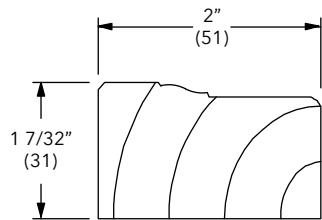

NOTE: Longest length available 180" (4572)

To order, specify:

1. Profile number
2. Size
3. Wood species
4. Finish

Brick Mould Casing

W1047

NOTE: Longest length available - NFJ 156" (3962), FJ 206" (5232)

Stucco Casing