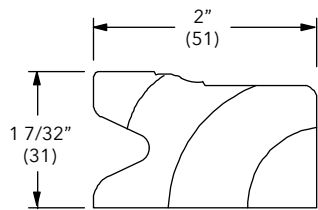

Stucco Casing

W1039

NOTE: Longest length available 204" (5182)