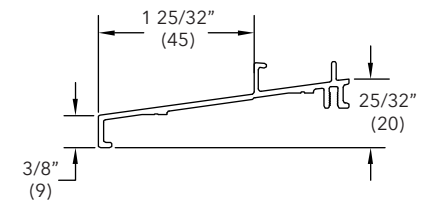

Subsill

A1450

Length	
200" (5080)	
Color	PN
Stone White	18815010
Bronze	18815006
Pebble	18815004
Brown	18815002
Evergreen	18815008
Wineberry	18815016
Ebony	18815018
Cashmere	18815020
Coconut Cream	18815026
Cadet Gray	18815028
Cascade Blue	18815030
Hampton Sage	18815032
Sierra White	18815034
Bright Silver	18861642
Copper	18861640
Clay	18872510
Gunmetal	18872506
Liberty Bronze	18872504
Suede	18872508