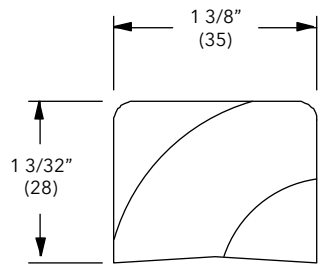

To order, specify:

1. Profile number
2. Size
3. Wood species
4. Finish

Mullion Casing

W1032

Product Categories:

Ultimate Double Hung, Ultimate Double Hung Magnum, Round Top, Polygon

NOTE: Longest length available 120" (3048)