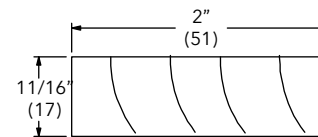

Finish	Wood Species, Length and Part Number			
	Mahogany 96"	Mahogany 120"	White Oak 96"	White Oak 120"
Bare	MA31774296	MA31774220	WK31774296	WK31774220
White	–	–	–	–
Designer Black	–	–	–	–
Clear	CMA31774296	CMA31774220	CWK31774296	CWK31774220
Prime	–	–	–	–
Honey	SBMA31774296	SBMA31774220	SBWK31774296	SBWK31774220
Wheat	SAMA31774296	SAMA31774220	SAWK31774296	SAWK31774220
Cabernet	SEMA31774296	SEMA31774220	SEWK31774296	SEWK31774220
Leather	SDMA31774296	SDMA31774220	SDWK31774296	SDWK31774220
Hazelnut	SCMA31774296	SCMA31774220	SCWK31774296	SCWK31774220
Espresso	SFMA31774296	SFMA31774220	SFWK31774296	SFWK31774220