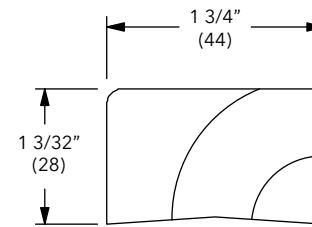

NOTE: Longest length available 120" (3048)

Mullion Casing

W1094

Product Categories:

Ultimate Double Hung, Ultimate Double Hung Magnum, Round Top, Polygon

NOTE: Longest length available 168" (4267)

Mullion Casing