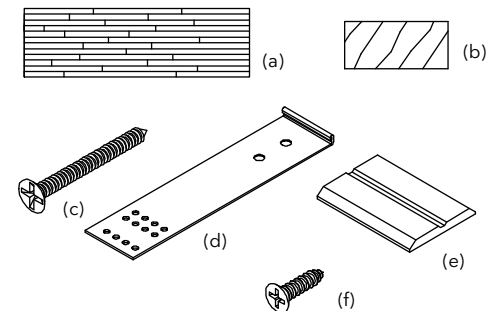

Wood 130" Mull Kit - 2" x 6 9/16" LVL

Includes:

- 1 – W10186, Mull post, 130" (3302) – 30241199 (a) W10186, FSC®Mull post – 30241299 (a)
- 1 – W12481, Non finger-jointed 5/4 flat casing (b)
- 24 – #8–15x1 1/4" flat head screws–11808114 (c)
- 12 – 10" Masonry clips– 11860013 (d)
- 1 – W11329, Interior mull trim, 30385099 (e)
- 24 – #8–15x 5/8" flat head screws–11800499 (f)
- Mulling instructions – 19970066
- Masonry clip instructions – 11708266

PN
11851233