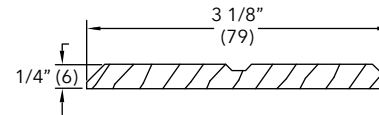

Length	PN
*150" (3810)	30803397

3 1/8" Mullion Trim, Horizontal

W11329

NOTE: *Longest length available 168" (4267)

NOTE: Used on 2" LVL Kit

Length	PN
*168" (4267)	30385098

Mullion Trim

W1195