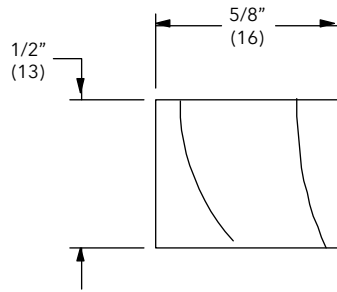

Jamb Extension - from 4 9/16" to 5 1/16"

W6011

Length	Bare PN	Primed PN
96" (2438)	30808296	38278296
120" (3048)	30808298	38278298