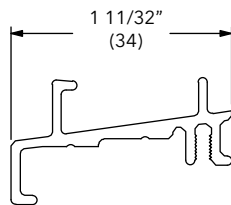

CBMC Subill

A246

Length	
192" (4877)	
Color	PN
Stone White	18801540
Bronze	18614999
Pebble	18614899
Brown	18614799
Evergreen	18615099
Wineberry	18801550
Ebony	18801552
Cashmere	19000150
Coconut Cream	19003150
Cadet Gray	19004150
Cascade Blue	19005150
Hampton Sage	19006150
Sierra White	19007150
Bright Silver	18861090
Copper	18861088
Clay	18872270
Gunmetal	18872266
Liberty Bronze	18872264
Suede	18872268