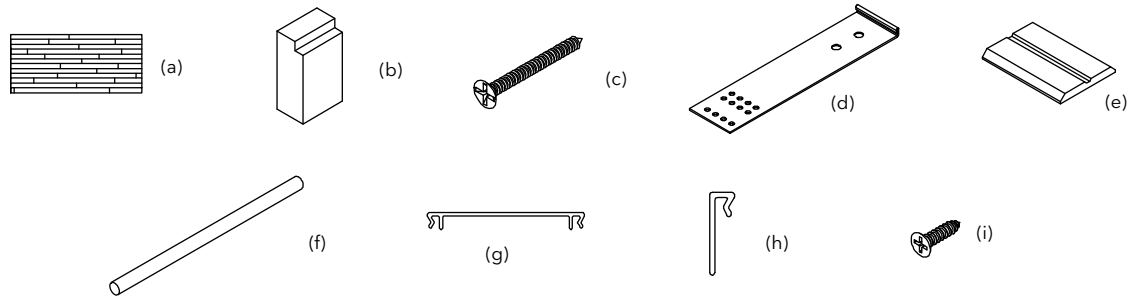

Clad 130" Mull Kit - 2" x 6 9/16" LVL

Includes:

- 1 – W10186, Mull post, 130" (3302) – 30241199 (a) W10186, FSC® Mull post – 30241299 (a)
- 1 – Mull sealant blocks – 10500018 (b)
- 24 – #8–15x1 1/4" flat head screws–11808114 (c)
- 12 –10" Masonry clips– 11860013 (d)
- 1 – W11329, Interior mull trim – 30385099 (e)
- 1 – Frame kerf weather strip, M1242, 260" (6604) (f)
- 1 – A112, 2" Space mull cover: BN 18600660, BZ 18600680, PB 18600670, EG 18600690, SW 18800900 (g)
- 2 – A148, Frame trim: BN 15224810, BZ 15224830, PB 15224820, EG 15224840, SW 18801440 (h)
- 24 –#8–15x 5/8" flat head screws–11800499 (i)
- Mulling instructions – 19970066
- Masonry clip instructions – 11708266

Color	PN
Stone White	11851232
Bronze	11851230
Pebble	11851229
Brown	11851228
Evergreen	11851231
Wineberry	11851250
Ebony	11851252
Cashmere	11851253
Coconut Cream	11851256
Cadet Gray	11851255
Cascade Blue	11851257
Hampton Sage	11851258
Sierra White	11851259
Copper	11851260
Bright Silver	11851261
Clay	11851268
Gunmetal	11851269
Liberty Bronze	11851270
Suede	11851271