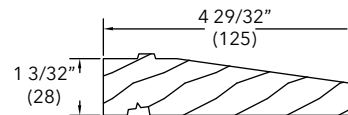

Product Categories:

Ultimate Wood Double Hung

Ultimate Wood Double Hung Round Top/Polygon

Ultimate Wood Double Hung Magnum

NOTE: Longest length available, NFJ 168" (4267), FJ 120" (3048)