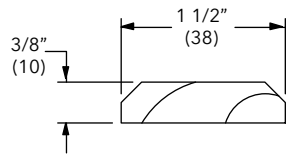

To order, specify:

1. Profile number
2. Size
3. Wood species
4. Finish

Mullion Trim, Exterior

W1210

Product usage:

Ultimate Wood Tilt Turn

NOTE: Longest length available 120" (3048)

Mullion Trim