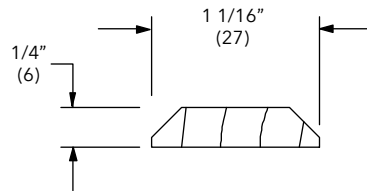

Length	PN
*144" (3048)	30803099

Mullion Trim

W1241

Ultimate Casement/Awning, Ultimate Casement Round Top, Ultimate Tilt Turn and Hopper, Polygon, Round Top, French Door, Terrace Door

Finish	Wood Species, Length and Part Number							
	Pine, 46"	Pine, 84"	Pine, 96"	Pine, 120"	Cherry, 84"	VG Douglas Fir, 84"	Mahogany, 84"	White Oak, 84"
Bare	32249048	32249084	-	32249099	CH32249084	DF32249084	MA32249084	WK32249084
Prime	38612248	38612284	-	38612299	-	-	-	-
Clear	CL32249048	CL32249084	-	CL32249099	CCH32249084	CDF32249084	CMA32249084	CWK32249084
White Finish	-	-	39201396	39249099	-	-	-	-
Designer Black	-	-	39931396	39939099	-	-	-	-
Honey	SB32249048	SB32249084	-	SB32249099	SBCH32249084	SBDF32249084	SBMA32249084	SBWK32249084
Wheat	SA32249048	SA32249084	-	SA32249099	SACH32249084	SADF32249084	SAMA32249084	SAWK32249084
Cabernet	SE32249048	SE32249084	-	SE32249099	SECH32249084	SEDF32249084	SEMA32249084	SEWK32249084
Leather	SD 32249048	SD32249084	-	SD32249099	SDCH32249084	SDDF32249084	SDMA32249084	SDWK32249084
Hazelnut	SC32249048	SC32249084	-	SC32249099	SCCH32249084	SCDF32249084	SCMA32249084	SCWK32249084
Espresso	SF32249048	SF32249084	-	SF32249099	SFCH32249084	SFDF32249084	SFMA32249084	SFWK32249084