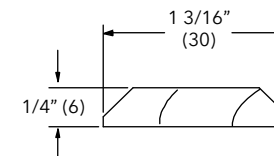

Mullion Trim

W1065

NOTE: *Longest length available 144" (3048)

Ultimate Double Hung, Ultimate Double Hung Magnum, Polygon, Round Top, Ultimate Glider, Ultimate Double Hung G2

Length	PN
*144" (3048)	30803099