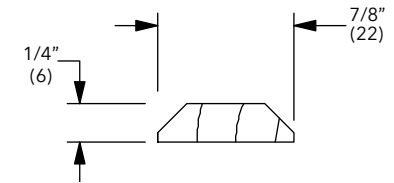

Mullion Trim

W1195

Terrace Door, Inswing French Door