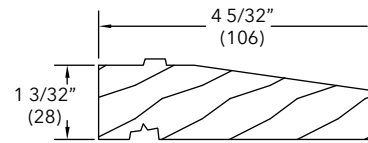

2 3/4" Extended Subsill

W8003

Product Categories:

Ultimate Wood Double Hung

Ultimate Wood Double Hung Round Top/Polygon

NOTE: Longest length available, NFJ 168" (4267), FJ 192" (4877)

2" Extended Subsill

W8004