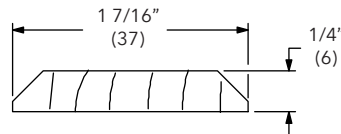

Mullion Trim (Interior)

W1242

Used to cover 3/8" MRF : Ultimate and Ultimate Wood Double Hung, Ultimate and Ultimate Wood Double Hung Magnum, Round Top, Polygon, Ultimate and Ultimate Wood Casement, Ultimate and Ultimate Wood Casement Round Top, Ultimate Glider and Ultimate Wood Glider DISC LA PRE 2/26/2018.

Finish	Wood Species, Length and Part Number							
	Pine 85 1/2 "	Pine 96"	Pine 120"	Pine 150"	Cherry 85 1/2"	VG Douglas Fir 85 1/2"	Mahogany 85 1/2"	White Oak 85 1/2"
Bare	32249184	-	32249199	32249198	CH32249184	DF32249184	MA32249184	WK32249184
Prime	38612084	-	38612099	38612098	-	-	-	-
Clear	CL32249184	-	CL32249199	CL32249198	CCH32249184	CDF32249184	CMA32249184	CWK32249184
White Finish	-	39201296	39249199	-	-	-	-	-
Designer Black	-	39939196	39939199	-	-	-	-	-
Honey	SB32249184	-	SB32249199	SB32249198	SBCH32249184	SBDF32249184	SBMA32249184	SBWK32249184
Wheat	SA32249184	-	SA32249199	SA32249198	SACH32249184	SADF32249184	SAMA32249184	SAWK32249184
Cabernet	SE32249184	-	SE32249199	SE32249198	SECH32249184	SEDF32249184	SEMA32249184	SEWK32249184
Leather	SD32249184	-	SD32249199	SD32249198	SDCH32249184	SDDF32249184	SDMA32249184	SDWK32249184
Hazelnut	SC32249184	-	SC32249199	SC32249198	SCCH32249184	SCDF32249184	SCMA32249184	SCWK32249184
Espresso	SF32249184	-	SF32249199	SF32249198	SFCH32249184	SFDF32249184	SFMA32249184	SFWK32249184