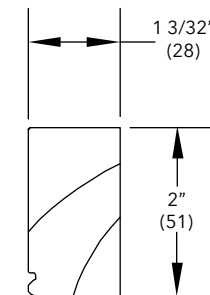

Special Casing 26

W8510

Length	Finish	PN
120" (3048)	Primed	38026026
	Bare	30146026
	NFJ	30146126