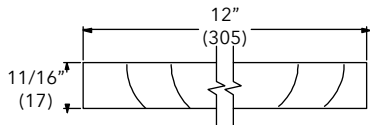

12" Jamb Extension

W6380

All Products

Length	Bare PN
72" (1829)	37017720
96" (2438)	37017965