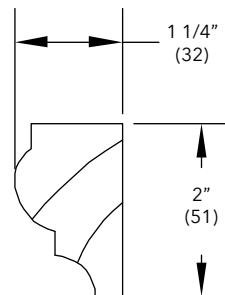

Special Casing 21

W8505

Length	Finish	PN
120" (3048)	Primed	38026021
	Bare	30146121
	NFJ	30143021