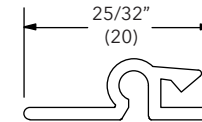

Extender, Jamb Extension

A126

NOTE: Must also use accessory kerf weather strip - frame

Length	
150" (3810)	
Color	PN
Stone White	18714098
Bronze	18601280
Pebble	18601270
Brown	18601260
Evergreen	18601290
Bright Silver	18861282
Copper	18861280
Clay	18872134
Gunmetal	18872130
Liberty Bronze	18872128
Suede	18872132