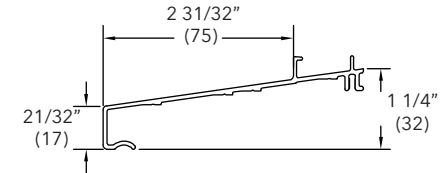

Subsill

A1453

Length	
200" (5080)	
Color	PN
Stone White	18815310
Bronze	18815306
Pebble	18815304
Brown	18815302
Evergreen	18815308
Wineberry	18815316
Ebony	18815318
Cashmere	18815320
Coconut Cream	18815326
Cadet Gray	18815328
Cascade Blue	18815330
Hampton Sage	18815332
Sierra White	18815334
Bright Silver	18861652
Copper	18861654
Clay	18872534
Gunmetal	18872530
Liberty Bronze	18872528
Suede	18872532