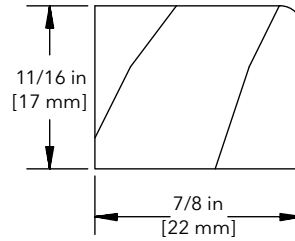

When ordering, specify:

1. Original order/line number;
2. profile number;
3. description;
4. part number
5. bare wood or white interior.

NOTE: Stops (W4160) are still available for other size replacements.

Direct Glaze Door Transom Aluminum Round Top			
W4160 - Complete Set - Pre 3/1/04 Door Sizing			
Shape	CN	Bare Wood	White
RT2	73W	31508135	39208136