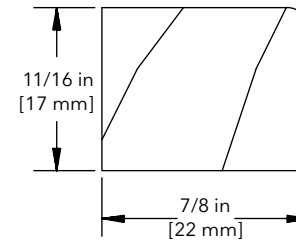

Replacement Stops - RT2

W4160

Elevate Casement Aluminum Round Top					
W4160 - Complete Set					
Shape	CN	Bare Wood	White	Designer Black	Clear
RT2	37W	31508133	39208133	39938133	33838133
RT2	49W	31508134	39208134	39938134	33838134
RT2	73W	31508135	39208135	39938135	33838135

Elevate Double Hung Aluminum Round Top					
W4160 - Complete Set					
Shape	CN	Bare Wood	White	Designer Black	Clear
RT2	68W	31508141	39208141	39938141	33838141
RT2	72W	31508144	39208144	39938144	33838144

Direct Glaze Door Transom Aluminum Round Top					
W4160 - Complete Set					
Shape	CN	Bare Wood	White	Designer Black	Clear
RT2	72W	31508144	39208144	39938144	33838144