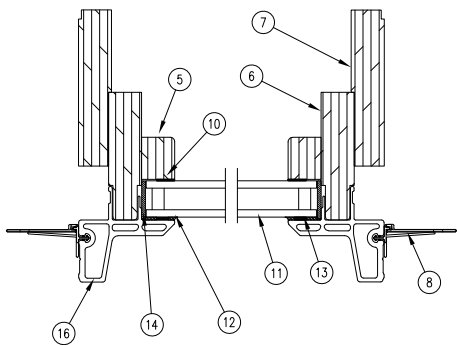

Jamb Detail, RT7 and RT8

Jamb Detail, RT2 and RT6

Head Jamb and Sill Detail

1. Sill Nailing Fin, V084
2. Sill Standing Block
3. Sill
4. Glazing Bead, W4160
5. Glazing Bead (Radiused), W4160
6. Primary Bent Frame
7. Secondary Bent Frame
8. Radius Nailing Fin, V110
9. Head Jamb Cladding
10. Glazing Tape
11. Insulating Glass
12. Silicone Sealant
13. Silicone Bump-On
14. Glass Setting Block
15. Sill Cladding
16. Jamb Cladding
17. Jamb Nailing Fin, V104
18. Jamb

Jamb Detail, RT1, RT7, RT8, RT27, RT28

Jamb Detail, RT2, RT6

Glazing Tape

3/32" x 5/8"

NOTE: 2-sided adhesive foam tape

Length	PN
96" (2438)	11406227
150' (45.7 meters)	11406212

Silicone Bump-On

PN
10500208