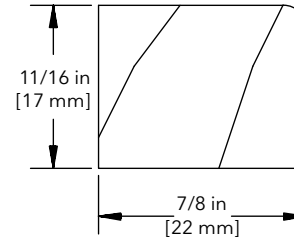

Replacement Stops - RT7 and RT8

W4160

Elevate Casement Aluminum Round Top					
W4160 - Complete Set					
Shape	CN	Bare Wood	White	Designer Black	Clear
RT7 and RT8	25 Quarter Cir	31508129	39208129	39938129	33838129
RT7 and RT 8	29 Quarter Cir	31508190	39208190	39938190	33838190

Elevate Double Hung Aluminum Round Top					
W4160 - Complete Set					
Shape	CN	Bare Wood	White	Designer Black	Clear
RT7 and RT8	30 Quarter Cir	31508169	39208169	39938169	33838169
RT7 and RT8	34 Quarter Cir	31508170	39208170	39938170	33838170
RT7 and RT8	36 Quarter Cir	31508171	39208171	39938171	33838171