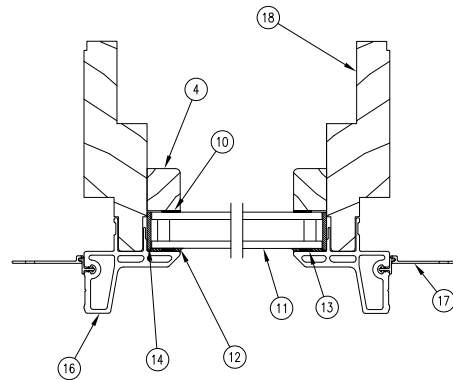

Jamb Detail, RT7 and RT8

Jamb Detail, RT2 and RT6

Head Jamb and Sill Detail

1. Sill Nailing Fin, V084
2. Sill Standing Block
3. Sill
4. Glazing Bead, W4160
5. Glazing Bead (Radiused), W4160
6. Primary Bent Frame
7. Secondary Bent Frame
8. Radius Nailing Fin, V110
9. Head Jamb Cladding
10. Glazing Tape
11. Insulating Glass
12. Silicone Sealant
13. Silicone Bump-On
14. Glass Setting Block
15. Sill Cladding
16. Jamb Cladding
17. Jamb Nailing Fin, V104
18. Jamb

Jamb Detail, RT1, RT7, RT8, RT27, RT28

Jamb Detail, RT2, RT6

Glazing Tape

3/32" x 5/8"

NOTE: 2-sided adhesive foam tape

Length	PN
96" (2438)	11406227
150' (45.7 meters)	11406212

Silicone Bump-On

PN
10500208