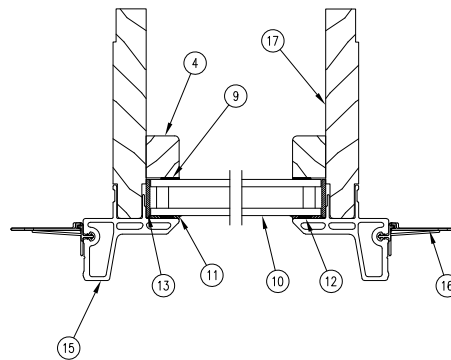

Jamb Detail, RT2 and RT6