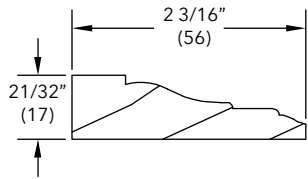

Elevate Double Hung Aluminum Round Top					
W4160 - Complete Set					
Shape	CN	Bare Wood	White	Designer Black	Clear
RT29	7218	31508201	39208201	39938201	33838201

W4160 Lineal				
Length	Bare Wood	White	Designer Black	Clear
120"	32181298	39201798	33931298	33831298

Interior Trim

W1366

A full set, including radius interior trim, is available to order through OMS in Configured Parts.

Length	Bare Wood	White	Designer Black	Clear
96 1/4" (2445)	31760796	39230796	39930796	31860796
120" (3048)	31760999	39230999	39930999	31860999