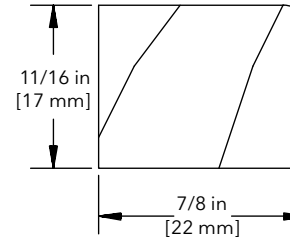

Replacement Stops - RT27, RT28, RT29 and Lineal

W4160

Circle Aluminum Round Top					
W4160 - Complete Set					
Shape	CN	Bare Wood	White	Designer Black	Clear
RT27	3636	31508180	39208180	39938180	33838180

Ellipse Aluminum Round Top					
W4160 - Complete Set					
Shape	CN	Bare Wood	White	Designer Black	Clear
RT28	3248	31508181	39208181	39938181	33838181

Elevate Casement Aluminum Round Top					
W4160 - Complete Set					
Shape	CN	Bare Wood	White	Designer Black	Clear
RT29	7318	31508195	39208195	39938195	33838195

Elevate Double Hung Aluminum Round Top					
W4160 - Complete Set					
Shape	CN	Bare Wood	White	Designer Black	Clear
RT29	7218	31508201	39208201	39938201	33838201

W4160 Lineal				
Length	Bare Wood	White	Designer Black	Clear
120"	32181298	39201798	33931298	33831298