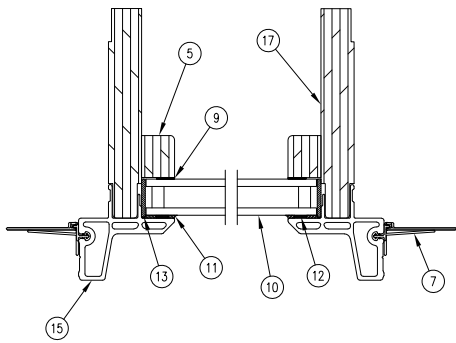

Jamb Detail, RT7 and RT8