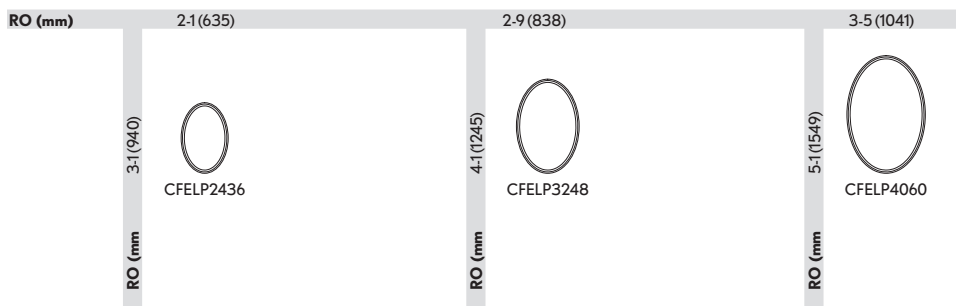

## WOOD FULL CIRCLE AND ELLIPSE RT27 FULL CIRCLE STANDARD SIZES - DIRECT GLAZE

## WOOD FULL CIRCLE AND ELLIPSE RT28 FULL ELLIPSE STANDARD SIZES - DIRECT GLAZE

## CLAD FULL CIRCLE AND ELLIPSE RT27 FULL CIRCLE STANDARD SIZES - DIRECT GLAZE

## CLAD FULL CIRCLE AND ELLIPSE RT28 FULL ELLIPSE STANDARD SIZES - DIRECT GLAZE