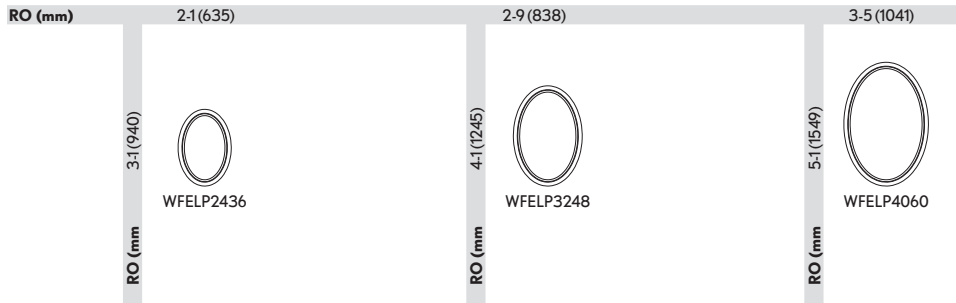

## WOOD FULL CIRCLE AND ELLIPSE RT27 FULL CIRCLE STANDARD SIZES - DIRECT GLAZE

## WOOD FULL CIRCLE AND ELLIPSE RT28 FULL ELLIPSE STANDARD SIZES - DIRECT GLAZE

## CLAD FULL CIRCLE AND ELLIPSE RT27 FULL CIRCLE STANDARD SIZES - DIRECT GLAZE

## CLAD FULL CIRCLE AND ELLIPSE RT28 FULL ELLIPSE STANDARD SIZES - DIRECT GLAZE