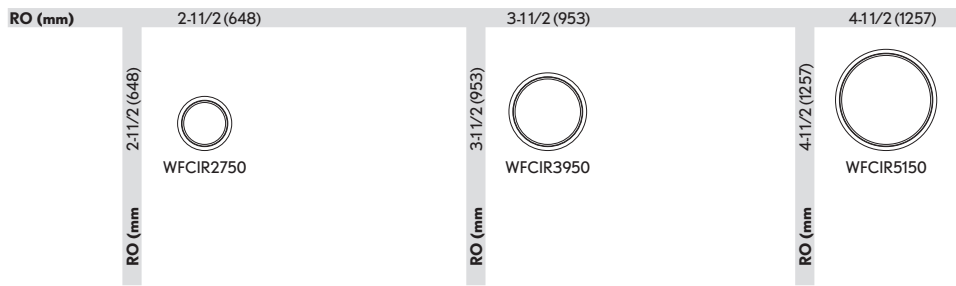

## WOOD FULL CIRCLE AND ELLIPSE RT27 FULL CIRCLE STANDARD SIZES - DIRECT GLAZE

## WOOD FULL CIRCLE AND ELLIPSE RT28 FULL ELLIPSE STANDARD SIZES - DIRECT GLAZE

## CLAD FULL CIRCLE AND ELLIPSE RT27 FULL CIRCLE STANDARD SIZES - DIRECT GLAZE

## CLAD FULL CIRCLE AND ELLIPSE RT28 FULL ELLIPSE STANDARD SIZES - DIRECT GLAZE