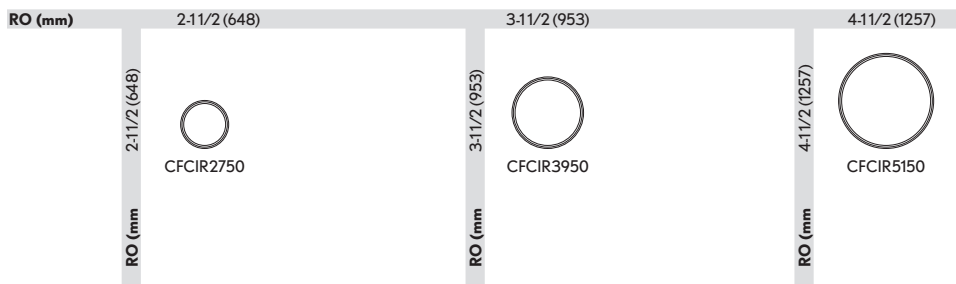

## WOOD FULL CIRCLE AND ELLIPSE RT27 FULL CIRCLE STANDARD SIZES - DIRECT GLAZE

## WOOD FULL CIRCLE AND ELLIPSE RT28 FULL ELLIPSE STANDARD SIZES - DIRECT GLAZE

## CLAD FULL CIRCLE AND ELLIPSE RT27 FULL CIRCLE STANDARD SIZES - DIRECT GLAZE

## CLAD FULL CIRCLE AND ELLIPSE RT28 FULL ELLIPSE STANDARD SIZES - DIRECT GLAZE