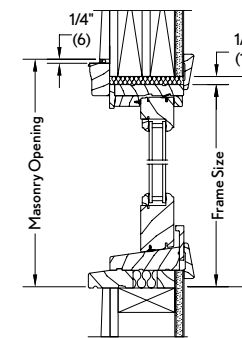

Wood Ultimate Double Hung Picture: **WUDHP**

NOT TO SCALE

JANUARY 2018

WOOD ULTIMATE DOUBLE HUNG PICTURE UNIT

MO (mm)	3-8 1/2 (1130)	4-4 1/2 (1334)	4-8 1/2 (1435)	5-4 1/2 (1638)	6-0 1/2 (1842)
RO (mm)	3-6 3/8 (1076)	4-2 3/8 (1280)	4-6 3/8 (1381)	5-2 3/8 (1584)	5-10 3/8 (1788)
FS (mm)	3-5 3/8 (1051)	4-1 3/8 (1254)	4-5 3/8 (1356)	5-1 3/8 (1559)	5-9 3/8 (1762)
DLO (mm)	2-10 15/16 (887)	3-6 15/16 (1091)	3-10 15/16 (1192)	4-6 15/16 (1395)	5-2 15/16 (1599)
6-10 9/16 (2097) 6-9 1/2 (2070) 6-9 (2057) 6-0 1/4 (1835)	 WUDHP4078	 WUDHP4878	 WUDHP5278	 WUDHP6078	 WUDHP6878
7-6 9/16 (2300) 7-5 1/2 (2273) 7-5 (2261) 6-8 1/4 (2038)	 WUDHP4086	 WUDHP4886	 WUDHP5286	 WUDHP6086	 WUDHP6886
7-10 9/16 (2402) 7-9 1/2 (2375) 7-9 (2362) 7-0 1/4 (2140)	 WUDHP4090	 WUDHP4890	 WUDHP5290	 WUDHP6090	 WUDHP6890

CONSTRUCTION DETAILS

2" (51) SASH PICTURE UNIT
HEAD JAMB

2" (51) SASH PICTURE UNIT
JAMB

NOTES:

- 2" Picture Sash shown. 15/8" also available.

NOT TO SCALE