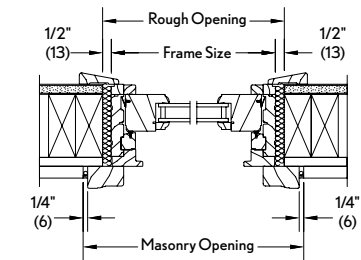

Wood Ultimate Double Hung Picture: **WUDHP**

NOT TO SCALE

JANUARY 2018

WOOD ULTIMATE DOUBLE HUNG PICTURE UNIT

MO (mm)	3-8 1/2 (1130)	4-4 1/2 (1334)	4-8 1/2 (1435)	5-4 1/2 (1638)	6-0 1/2 (1842)
RO (mm)	3-6 3/8 (1076)	4-2 3/8 (1280)	4-6 3/8 (1381)	5-2 3/8 (1584)	5-10 3/8 (1788)
FS (mm)	3-5 3/8 (1051)	4-1 3/8 (1254)	4-5 3/8 (1356)	5-1 3/8 (1559)	5-9 3/8 (1762)
DLO (mm)	2-10 15/16 (887)	3-6 15/16 (1091)	3-10 15/16 (1192)	4-6 15/16 (1395)	5-2 15/16 (1599)
6-10 9/16 (2097) 6-9 1/2 (2070) 6-9 (2057) 6-0 1/4 (1835)	 WUDHP4078	 WUDHP4878	 WUDHP5278	 WUDHP6078	 WUDHP6878
7-6 9/16 (2300) 7-5 1/2 (2273) 7-5 (2261) 6-8 1/4 (2038)	 WUDHP4086	 WUDHP4886	 WUDHP5286	 WUDHP6086	 WUDHP6886
7-10 9/16 (2402) 7-9 1/2 (2375) 7-9 (2362) 7-0 1/4 (2140)	 WUDHP4090	 WUDHP4890	 WUDHP5290	 WUDHP6090	 WUDHP6890

CONSTRUCTION DETAILS

2" (51) SASH PICTURE UNIT
HEAD JAMB

2" (51) SASH PICTURE UNIT
JAMB

NOTES:

- 2" Picture Sash shown. 15/8" also available.

NOT TO SCALE