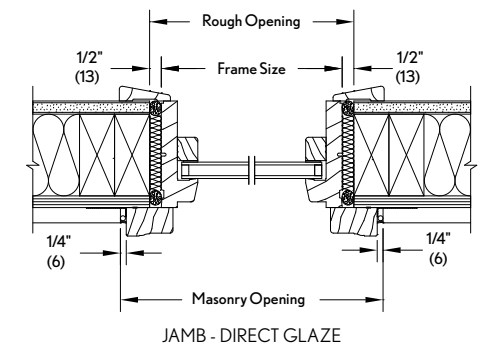

RT15 AND RT16 STANDARD SIZES (RT16 SHOWN) - DIRECT GLAZE

RO (mm)	1-9(533)	2-1(635)	2-5(737)	2-9(838)	3-1(940)	3-5(1041)	4-1(1245)
1-7 5/8 (498)	WQCIR2020						
1-11 5/8 (600)		WQCIR2424					
2-3 5/8 (702)			WQCIR2828				
2-7 5/8 (803)				WQCIR3232			
2-11 5/8 (905)					WQCIR3636		
3-3 5/8 (1006)						WQCIR4040	
3-11 5/8 (1210)							WQCIR4848

NOTES: Please consult your local Marvin® representative for more information. NOT TO SCALE

WOOD ULTIMATE CASEMENT ROUND TOP

RT1 TRUE HALF CIRCLE STANDARD SIZES - DIRECT GLAZE

RO (mm)	1-9(533)	2-1(635)	2-5(737)	2-9(838)	3-1(940)
0-10 1/2 (267)	WDGRT2010				
1-0 1/2 (318)		WDGRT 2412			
1-2 1/2 (368)			WDGRT 2814		
1-4 1/2 (419)				WDGRT 3216	
1-6 1/2 (470)					WDGRT 3618
3-5(1041)	WDGRT4020				
4-1(1245)		WDGRT4824			
4-9(1448)			WDGRT5628		
5-1(1549)				WDGRT6026	
5-5(1651)					WDGRT6432
6-1(1854)	WDGRT7236				
7-1(2159)			WDGRT8442		
8-1(2464)					WDGRT9648

RT29 STANDARD SIZES - DIRECT GLAZE

RO (mm)	3-5(1041)	4-1(1245)	4-9(1448)	6-1(1854)	7-1(2159)
1-5 15/16 (456)	WDGRT4017	WDGRT4817	WDGRT5617	WDGRT7217	WDGRT8417

CONSTRUCTION DETAILS

NOT TO SCALE