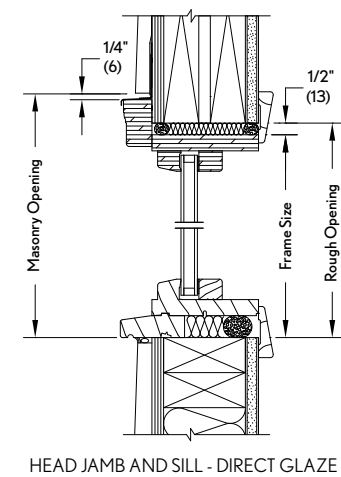

RT15 AND RT16 STANDARD SIZES (RT16 SHOWN) - DIRECT GLAZE

RO (mm)	1-9(533)	2-1(635)	2-5(737)	2-9(838)	3-1(940)	3-5(1041)	4-1(1245)
1-7 5/8 (498)	WQCIR2020						
1-11 5/8 (600)		WQCIR2424					
2-3 5/8 (702)			WQCIR2828				
2-7 5/8 (803)				WQCIR3232			
2-11 5/8 (905)					WQCIR3636		
3-3 5/8 (1006)						WQCIR4040	
3-11 5/8 (1210)							WQCIR4848

NOTES: Please consult your local Marvin® representative for more information. NOT TO SCALE

WOOD ULTIMATE CASEMENT ROUND TOP

RT1 TRUE HALF CIRCLE STANDARD SIZES - DIRECT GLAZE

RO (mm)	1-9(533)	2-1(635)	2-5(737)	2-9(838)	3-1(940)
0-10 1/2 (267)	WDGRT2010				
1-0 1/2 (318)		WDGRT 2412			
1-2 1/2 (368)			WDGRT 2814		
1-4 1/2 (419)				WDGRT 3216	
1-6 1/2 (470)					WDGRT 3618
3-5(1041)	WDGRT4020				
4-1(1245)		WDGRT4824			
4-9(1448)			WDGRT5628		
5-1(1549)				WDGRT6026	
5-5(1651)					WDGRT6432
6-1(1854)	WDGRT7236				
7-1(2159)			WDGRT8442		
8-1(2464)					WDGRT9648

RT29 STANDARD SIZES - DIRECT GLAZE

RO (mm)	3-5(1041)	4-1(1245)	4-9(1448)	6-1(1854)	7-1(2159)
1-5 15/16 (456)	WDGRT4017	WDGRT4817	WDGRT5617	WDGRT7217	WDGRT8417

CONSTRUCTION DETAILS

NOT TO SCALE