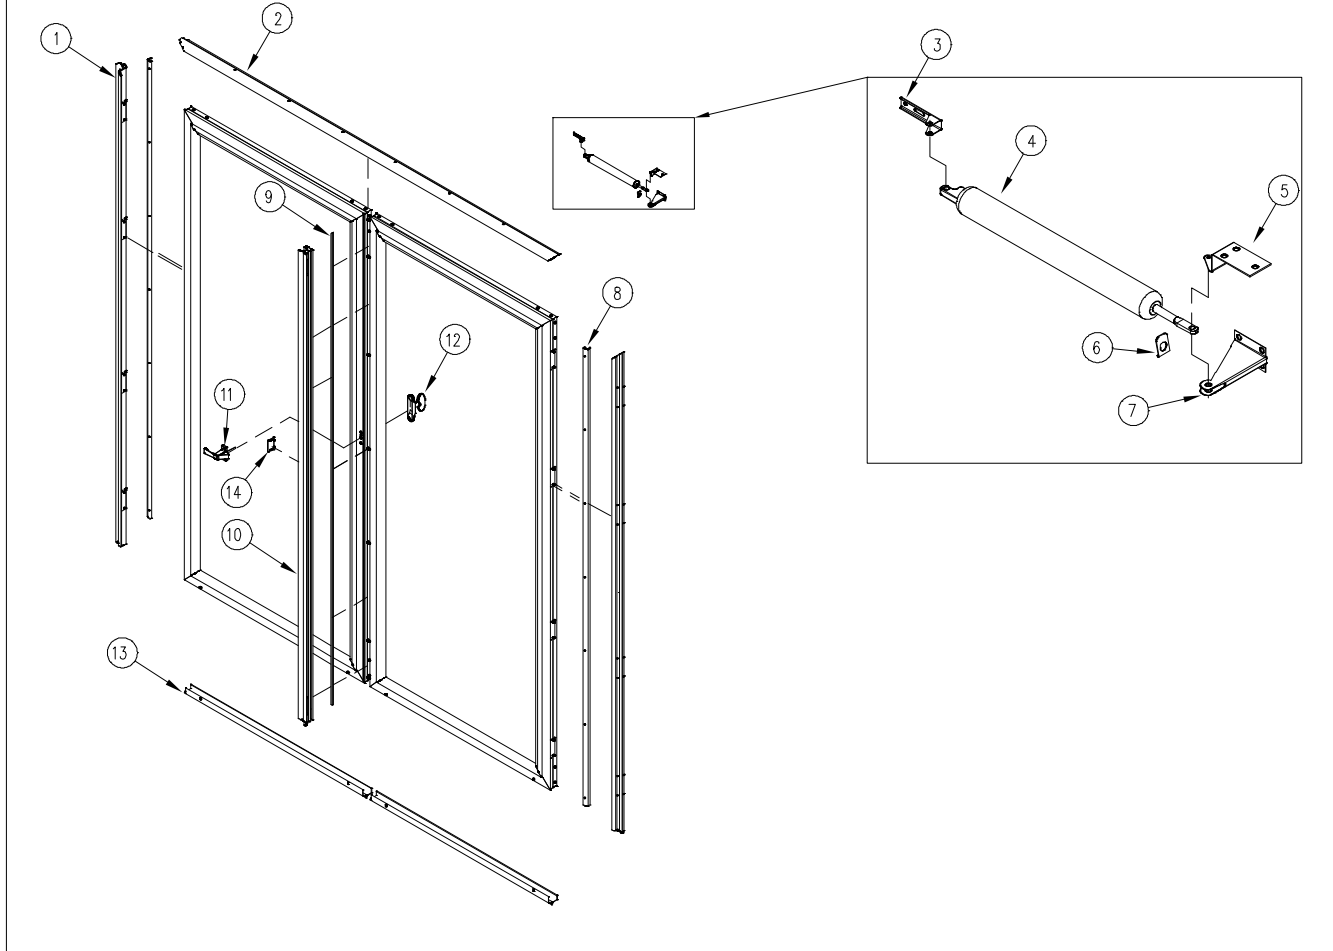

Ultimate Swinging Screen Hardware Locations

NOTE: Not to scale; specifications subject to change without notice.

1. Hinge Z Bar	8. Jamb Adapter
2. Head Jamb Z Bar	9. Latch Jamb Z Bar
3. Door Bracket	10. Astragal
4. Closer	11. Interior Handle
5. Head Jamb Bracket	12. Exterior Handle
6. Closer Stop	13. Sill Sweep
7. Jamb Bracket	14. Strike Plate