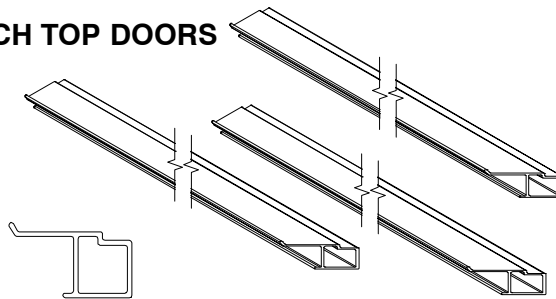

HINGED SCREEN Z-BAR KITS – PRE-2011 AND ARCH TOP DOORS

When ordering replacement Z-Bar Kits specify:

1. rough opening;
2. finish.

WOOD AND ALUMINUM PARTS – HINGED SCREEN PRE-2011 AND ARCH TOP DOORS

TO ORDER REPLACEMENT PARTS

When ordering replacement specify:

1. length;
2. finish;
3. color.

	Profile Number
Mull Cap Hinged Screen	A340
Hinged Screen Mull Casing	W1075