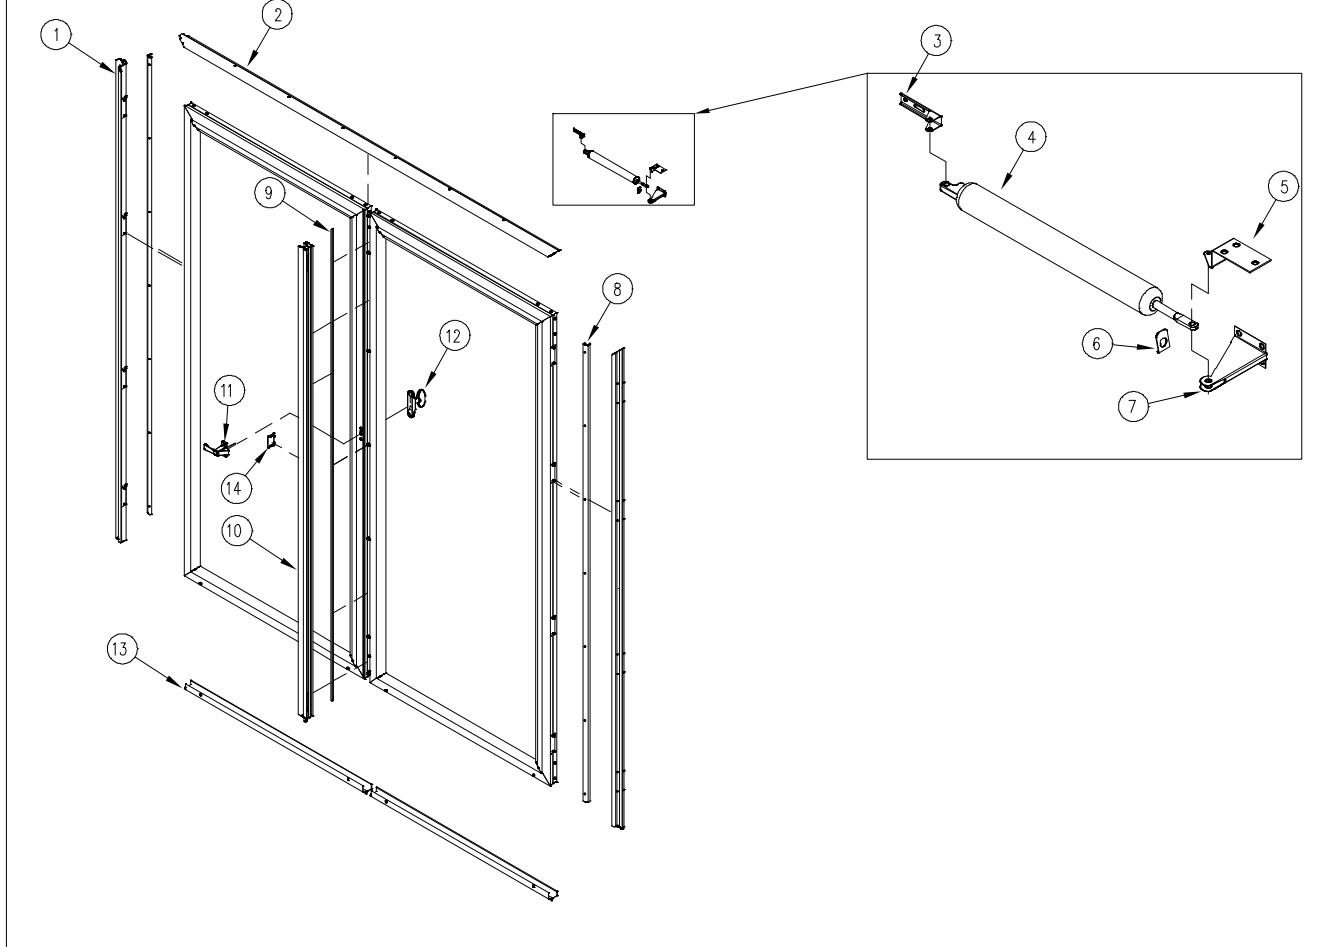

Ultimate Swinging Screen Hardware Locations

NOTE: Not to scale; specifications subject to change without notice.

1. Hinge Z Bar	8. Jamb Adapter
2. Head Jamb Z Bar	9. Latch Jamb Z Bar
3. Door Bracket	10. Astragal
4. Closer	11. Interior Handle
5. Head Jamb Bracket	12. Exterior Handle
6. Closer Stop	13. Sill Sweep
7. Jamb Bracket	14. Strike Plate