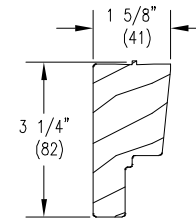

1. length;
2. finish.

A2049

	Profile Number
Mull Cap Hinged Screen	A2049
Hinged Screen Mull Casing – (4 9/16") (6 9/16")	W11018

W11018

When ordering complete screen assemblies, A2049 and W11018 will need to be ordered separately.