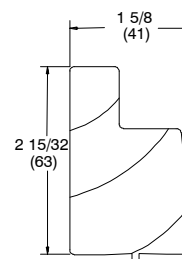

W1075 – Hinged Screen Mull Casing

When ordering complete screen assemblies, A340 and W1075 will need to be ordered separately.