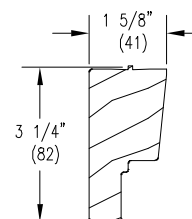

## TO ORDER REPLACEMENT PARTS

When ordering replacement specify:

1. length;
2. finish.

A2049

	Profile Number
Mull Cap Hinged Screen	A2049
Hinged Screen Mull Casing – (4 9/16") (6 9/16")	W11018

W11018

When ordering complete screen assemblies, A2049 and W11018 will need to be ordered separately.