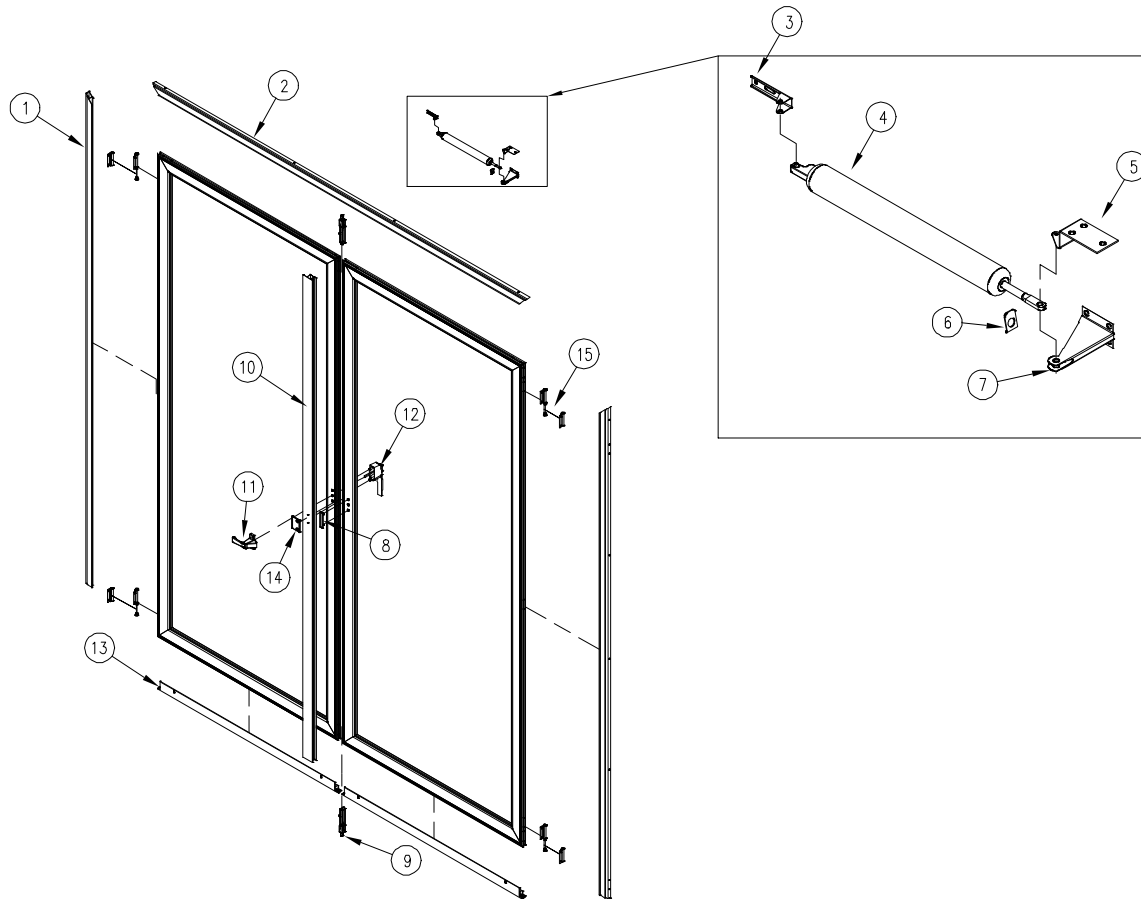

**Standard Swinging Screen
Hardware Locations**

NOTE: Not to scale; specifications subject to change without notice.

1. Hinge Z Bar	8. Strike Plate Cover
2. Head Jamb Z Bar	9. Head / Foot Bolt
3. Door Bracket	10. Astragal
4. Closer	11. Interior Handle
5. Head Jamb Bracket	12. Exterior Handle
6. Closer Stop	13. Sill Sweep
7. Jamb Bracket	14. Strike Plate
	15. Hinges