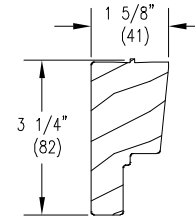

1. length;
2. finish.

A2049

W11018

	Profile Number
Mull Cap Hinged Screen	A2049
Hinged Screen Mull Casing – (4 9/16") (6 9/16")	W11018

When ordering complete screen assemblies, A2049 and W11018 will need to be ordered separately.