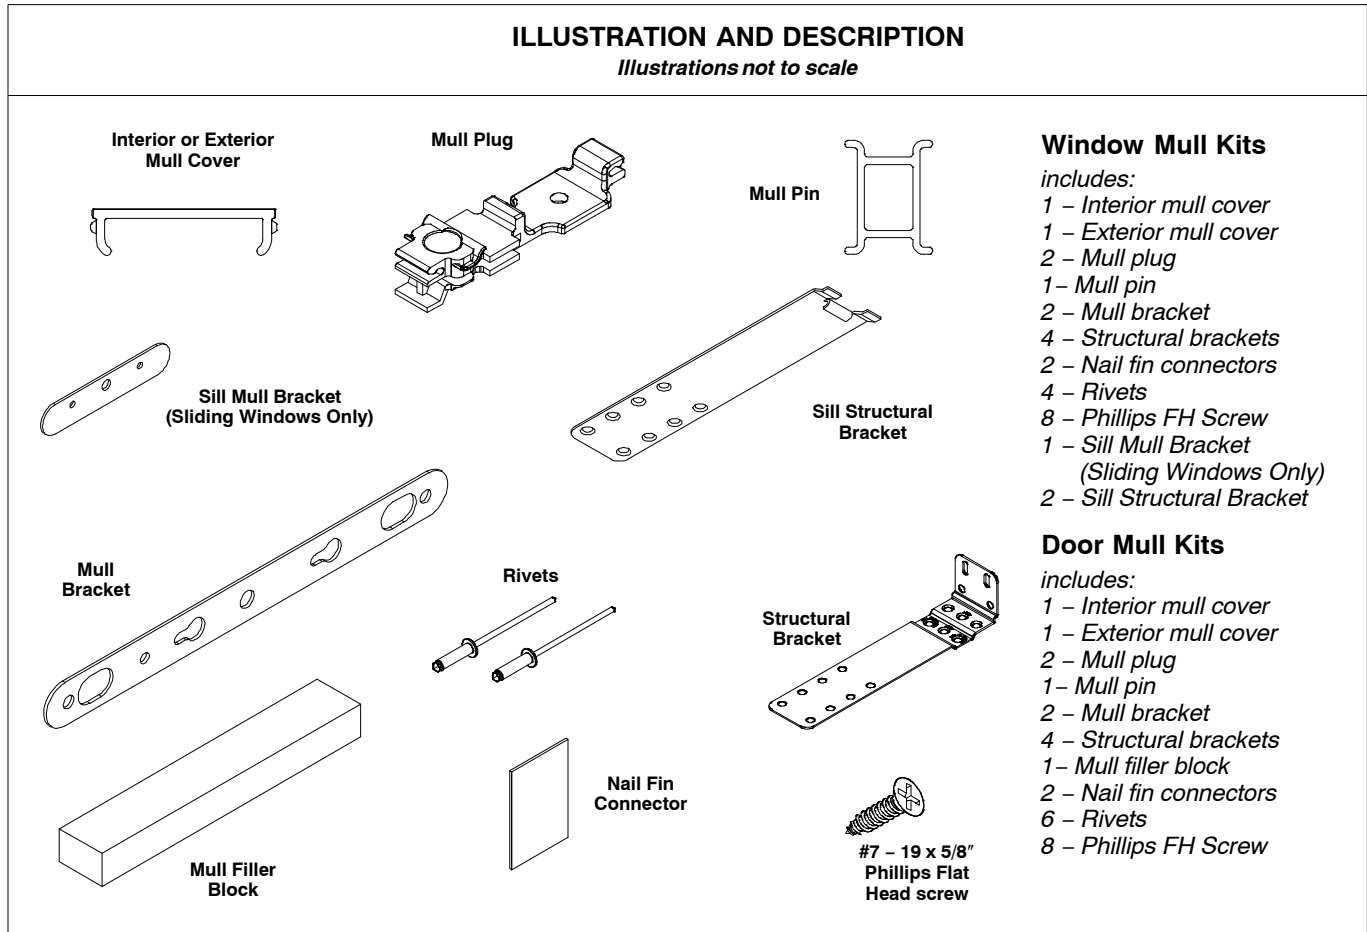

**ILLUSTRATION AND DESCRIPTION**

*Illustrations not to scale*

**Components Included in Kit**

(illustrations not to scale)

**All Ultrex Replacement Mull Kits (Windows)**

*includes:*

- 1 - Interior mull cover
- 1 - Exterior mull cover
- 1 - Mull pin
- 2 - Mull plugs
- 2 - Mull bracket
- 1 - Sill mull bracket
- 4 - Rivets
- 2 - Mull reinforcement bracket
- 2 - Installation bracket through jamb
- 4 - #7-19x5/8" PH AB-17 screws
- 3 - #8-18x3" PH PH screws

When ordering mull kits specify:

1. Description
2. Call number
3. Color
4. Part number

**ILLUSTRATION AND DESCRIPTION**

*Illustrations not to scale*

**Window Mull Kits**

- includes:*
- 1 – Interior mull cover
  - 1 – Exterior mull cover
  - 2 – Mull plug
  - 1 – Mull pin
  - 2 – Mull bracket
  - 4 – Structural brackets
  - 2 – Nail fin connectors
  - 4 – Rivets
  - 8 – Phillips FH Screw
  - 1 – Sill Mull Bracket  
(Sliding Windows Only)
  - 2 – Sill Structural Bracket