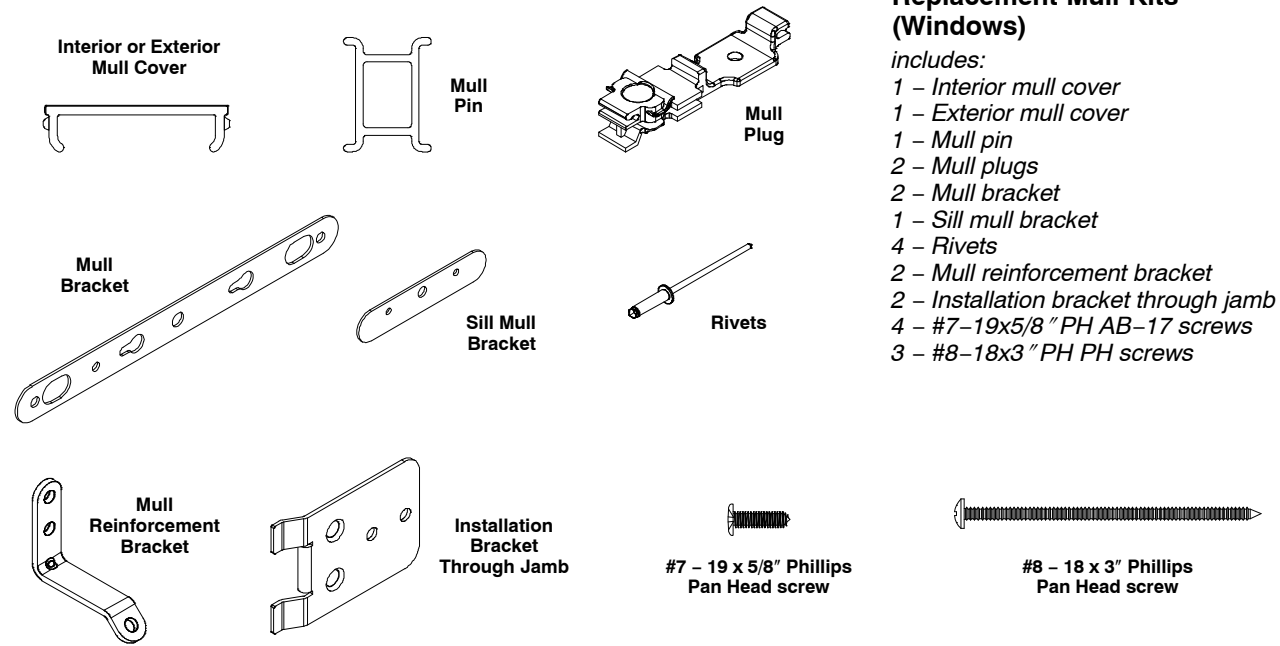

**ILLUSTRATION AND DESCRIPTION**

*Illustrations not to scale*

**Components Included in Kit**

(illustrations not to scale)

**All Ultrex Replacement Mull Kits (Windows)**

*includes:*

- 1 - Interior mull cover
- 1 - Exterior mull cover
- 1 - Mull pin
- 2 - Mull plugs
- 2 - Mull bracket
- 1 - Sill mull bracket
- 4 - Rivets
- 2 - Mull reinforcement bracket
- 2 - Installation bracket through jamb
- 4 - #7-19x5/8" PH AB-17 screws
- 3 - #8-18x3" PH PH screws