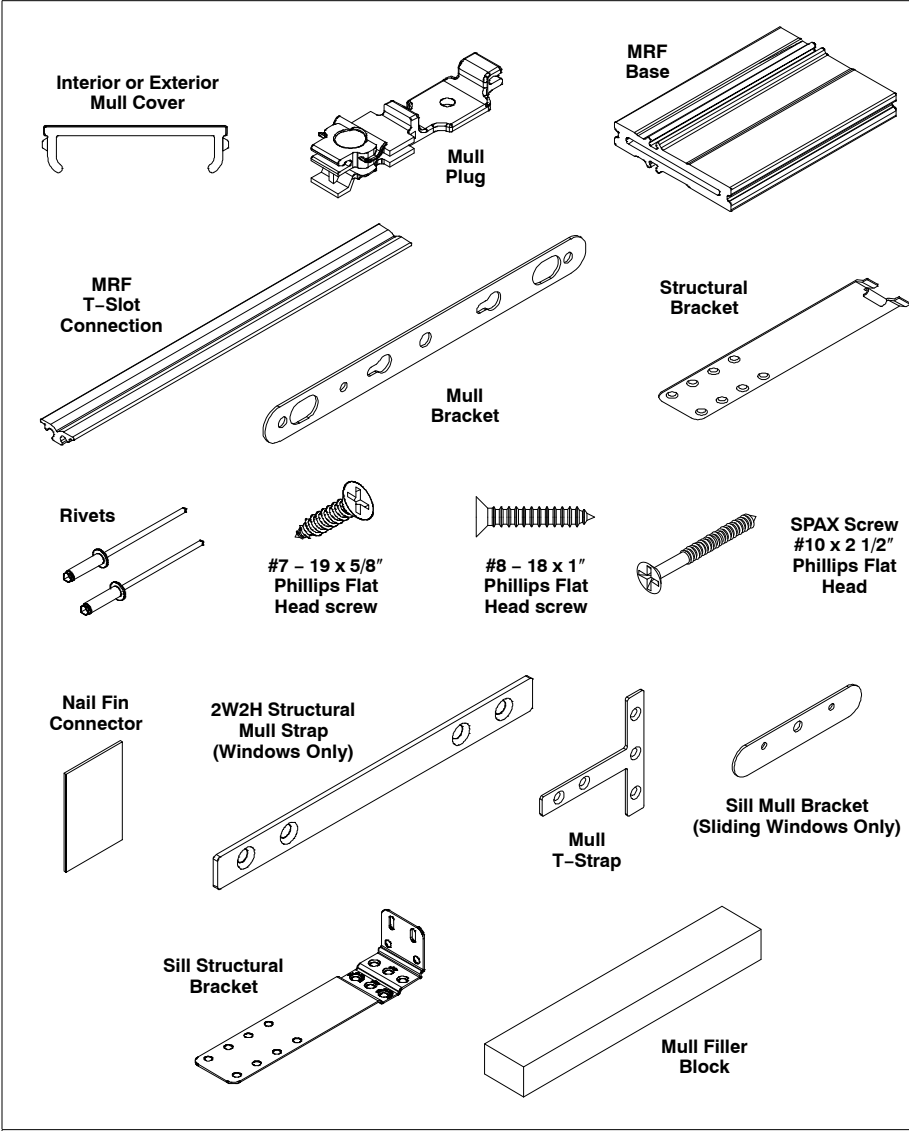

ILLUSTRATION AND DESCRIPTION

Illustrations not to scale

Window MRF Mull Kits

includes:

- 1 - Interior mull cover
- 1 - Exterior mull cover
- 2 - Mull plugs
- 1 - MRF base
- 2 - T-Slot connections
- 2 - Mull brackets
- 6 - Structural brackets
- 4 - Rivets
- 8 - #7-19x5/8" PH FH screws
- 10 - #8-18x1" PH FH screws
- 4 - SPAX screw, #10 x 2 1/2" PH FH
- 1 - Sill mull bracket
(Sliding Windows Only)
- 2 - 2W2H Mull strap
- 2 - Nail fin connectors
- 2 - Sill structural bracket
- 2-2W2H Mull T-strap