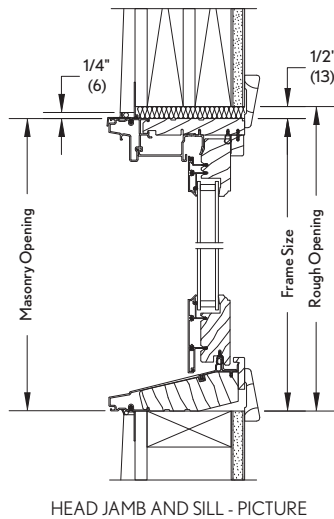

CLAD ULTIMATE DOUBLE HUNG PICTURE UNIT NEXT GENERATION

MO (mm)	3-5 3/4 (1060)	4-1 3/4 (1264)	4-5 3/4 (1365)	5-1 3/4 (1568)	5-9 3/4 (1772)
RO (mm)	3-6 1/4 (1073)	4-2 1/4 (1276)	4-6 1/4 (1378)	5-2 1/4 (1581)	5-10 1/4 (1784)
FS (mm)	3-5 1/4 (1048)	4-1 1/4 (1251)	4-5 1/4 (1353)	5-1 1/4 (1556)	5-9 1/4 (1759)
DLO (mm)	34 47/64 (882)	42 47/64 (1085)	46 47/64 (1187)	54 47/64 (1390)	62 47/64 (1594)

6-8 5/8 (2048) 6-8 (2032) 6-7 1/2 (2019) 71 27/64 (1814)					
CUDHP-NG4078	CUDHP-NG4878	CUDHP-NG5278	CUDHP-NG6078	CUDHP-NG6878	
7-4 5/8 (2251) 7-4 (2235) 7-3 1/2 (2223) 79 27/64 (2017)					
CUDHP-NG4086	CUDHP-NG4886	CUDHP-NG5286	CUDHP-NG6086	CUDHP-NG6886	
7-8 5/8 (2353) 7-8 (2337) 7-7 1/2 (2324) 83 27/64 (2119)					
CUDHP-NG4090	CUDHP-NG4890	CUDHP-NG5290	CUDHP-NG6090	CUDHP-NG6890	

CONSTRUCTION DETAILS

NOTES:

- Please contact your local Marvin representative for masonry openings that include casings and subsills.
- Please consult your local Marvin® representative for more information.

Clad Ultimate Double Hung Picture - Next Generation: **CUDHP-NG**