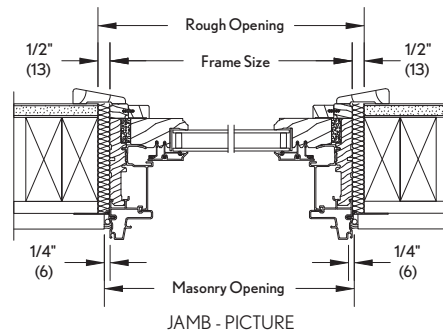

CLAD ULTIMATE DOUBLE HUNG PICTURE UNIT NEXT GENERATION

MO (mm)	3-5 3/4 (1060)	4-1 3/4 (1264)	4-5 3/4 (1365)	5-1 3/4 (1568)	5-9 3/4 (1772)
RO (mm)	3-6 1/4 (1073)	4-2 1/4 (1276)	4-6 1/4 (1378)	5-2 1/4 (1581)	5-10 1/4 (1784)
FS (mm)	3-5 1/4 (1048)	4-1 1/4 (1251)	4-5 1/4 (1353)	5-1 1/4 (1556)	5-9 1/4 (1759)
DLO (mm)	34 47/64 (882)	42 47/64 (1085)	46 47/64 (1187)	54 47/64 (1390)	62 47/64 (1594)

6-8 5/8 (2048) 6-8 (2032) 6-7 1/2 (2019) 71 27/64 (1814)					
CUDHP-NG4078	CUDHP-NG4878	CUDHP-NG5278	CUDHP-NG6078	CUDHP-NG6878	
7-4 5/8 (2251) 7-4 (2235) 7-3 1/2 (2223) 79 27/64 (2017)					
CUDHP-NG4086	CUDHP-NG4886	CUDHP-NG5286	CUDHP-NG6086	CUDHP-NG6886	
7-8 5/8 (2353) 7-8 (2337) 7-7 1/2 (2324) 83 27/64 (2119)					
CUDHP-NG4090	CUDHP-NG4890	CUDHP-NG5290	CUDHP-NG6090	CUDHP-NG6890	

CONSTRUCTION DETAILS

NOTES:

- Please contact your local Marvin representative for masonry openings that include casings and subsills.
- Please consult your local Marvin® representative for more information.

Clad Ultimate Double Hung Picture - Next Generation: **CUDHP-NG**