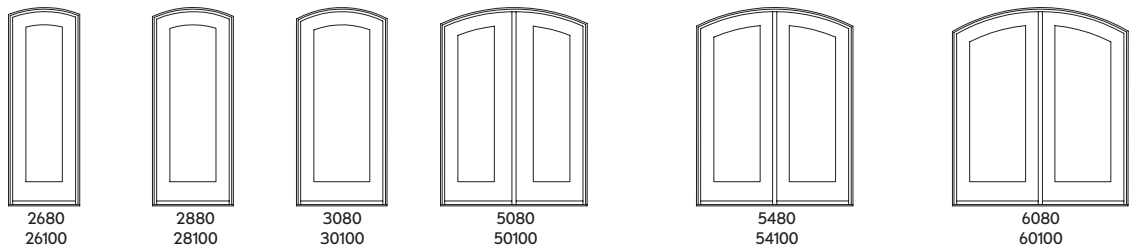

Clad 2 1/4" Inswing French Door: **CMIFD**
Clad 2 1/4" Outswing French Door: **CMOFD**
Wood 2 1/4" Inswing French Door: **WMIFD**
Wood 2 1/4" Outswing French Door: **MOFD**

10-0 HEIGHTS:

	10-0 Height
Clad MO (mm)	9-1 3/4 (2788)
Wood MO (mm)	10-1 1/16 (3075)
RO (mm)	10-0 (3048)
FS (mm)	9-11 1/2 (3035)
DLO (mm)	8-6 3/8 (2600) O.A.