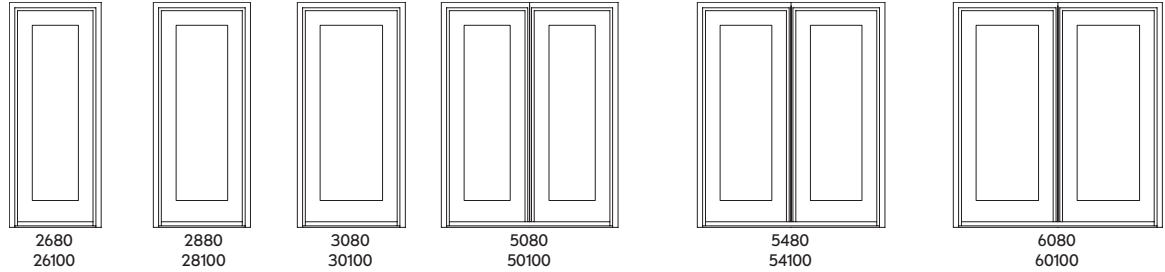

2 1/4" SWINGING FRENCH DOOR

8/0 HEIGHT RECTANGLE INSWING AND OUTSWING (10/0 HEIGHT SEE BELOW)

Clad MO (mm)	2-7 15/16 (811)	2-9 15/16 (862)	3-1 15/16 (964)	5-1 1/8 (1533)	5-5 1/8 (1654)	6-1 1/8 (1857)
Wood MO (mm)	2-10 9/16 (878)	3-0 9/16 (929)	3-4 9/16 (1030)	5-3 3/4 (1619)	5-7 3/4 (1721)	6-3 3/4 (1924)
RO (mm)	2-8 7/16 (824)	2-10 7/16 (875)	3-2 7/16 (976)	5-1 5/8 (1565)	5-5 5/8 (1667)	6-1 5/8 (1870)
FS (mm)	2-7 7/16 (799)	2-9 7/16 (849)	3-1 7/16 (951)	5-0 5/8 (1540)	5-4 5/8 (1641)	6-0 5/8 (1845)
DLO (mm)	1-5 3/32 (434)	1-7 3/32 (485)	1-11 3/32 (587)	1-5 3/32 (434)	1-7 3/32 (485)	1-11 3/32 (587)

7-11 3/4 (2432)
8-1 1/16 (2465)
8-0 (2438)
7-11 1/2 (2426)
6-6 13/8 (1991)

8/0 HEIGHT ARCHTOP RT2 INSWING AND OUTSWING (10/0 HEIGHT SEE BELOW)

Clad MO (mm)	2-7 15/16 (811)	2-9 15/16 (862)	3-1 15/16 (964)	5-1 1/8 (1533)	5-5 1/8 (1654)	6-1 1/8 (1857)
Wood MO (mm)	2-10 9/16 (878)	3-0 9/16 (929)	3-4 9/16 (1030)	5-3 3/4 (1619)	5-7 3/4 (1721)	6-3 3/4 (1924)
RO (mm)	2-8 7/16 (824)	2-10 7/16 (875)	3-2 7/16 (976)	5-1 5/8 (1565)	5-5 5/8 (1667)	6-1 5/8 (1870)
FS (mm)	2-7 7/16 (799)	2-9 7/16 (849)	3-1 7/16 (951)	5-0 5/8 (1540)	5-4 5/8 (1641)	6-0 5/8 (1845)
DLO (mm)	1-5 3/32 (434)	1-7 3/32 (485)	1-11 3/32 (587)	1-5 3/32 (434)	1-7 3/32 (485)	1-11 3/32 (587)

7-11 3/4 (2432)
8-1 1/16 (2465)
8-0 (2438)
7-11 1/2 (2426)
6-6 3/8 (1991)

8/0 HEIGHT ARCHTOP RT6 INSWING AND OUTSWING (10/0 HEIGHT SEE BELOW)

Clad MO (mm)	2-7 15/16 (811)	2-9 15/16 (862)	3-1 15/16 (964)	5-1 1/8 (1533)	5-5 1/8 (1654)	6-1 1/8 (1857)
Wood MO (mm)	2-10 9/16 (878)	3-0 9/16 (929)	3-4 9/16 (1030)	5-3 3/4 (1619)	5-7 3/4 (1721)	6-3 3/4 (1924)
RO (mm)	2-8 7/16 (824)	2-10 7/16 (875)	3-2 7/16 (976)	5-1 5/8 (1565)	5-5 5/8 (1667)	6-1 5/8 (1870)
FS (mm)	2-7 7/16 (799)	2-9 7/16 (849)	3-1 7/16 (951)	5-0 5/8 (1540)	5-4 5/8 (1641)	6-0 5/8 (1845)
DLO (mm)	1-5 3/32 (434)	1-7 3/32 (485)	1-11 3/32 (587)	1-5 3/32 (434)	1-7 3/32 (485)	1-11 3/32 (587)