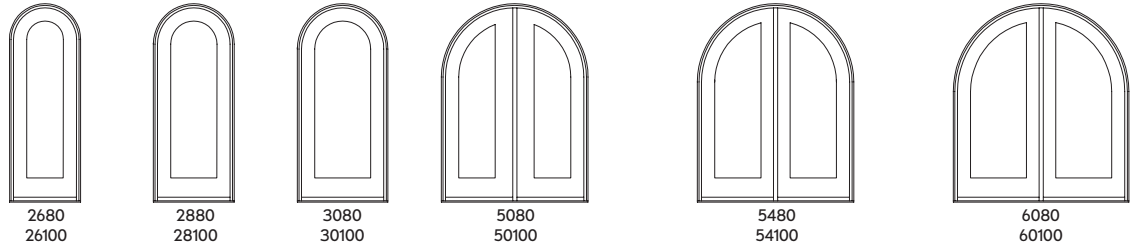

2 1/4" SWINGING FRENCH DOOR

8/0 HEIGHT RECTANGLE INSWING AND OUTSWING (10/0 HEIGHT SEE BELOW)

Clad MO (mm)	2-7 15/16 (811)	2-9 15/16 (862)	3-1 15/16 (964)	5-1 1/8 (1533)	5-5 1/8 (1654)	6-1 1/8 (1857)
Wood MO (mm)	2-10 9/16 (878)	3-0 9/16 (929)	3-4 9/16 (1030)	5-3 3/4 (1619)	5-7 3/4 (1721)	6-3 3/4 (1924)
RO (mm)	2-8 7/16 (824)	2-10 7/16 (875)	3-2 7/16 (976)	5-1 5/8 (1565)	5-5 5/8 (1667)	6-1 5/8 (1870)
FS (mm)	2-7 7/16 (799)	2-9 7/16 (849)	3-1 7/16 (951)	5-0 5/8 (1540)	5-4 5/8 (1641)	6-0 5/8 (1845)
DLO (mm)	1-5 3/32 (434)	1-7 3/32 (485)	1-11 3/32 (587)	1-5 3/32 (434)	1-7 3/32 (485)	1-11 3/32 (587)

7-11 3/4 (2432)
8-1 1/16 (2465)
8-0 (2438)
7-11 1/2 (2426)
6-6 13/8 (1991)

8/0 HEIGHT ARCHTOP RT2 INSWING AND OUTSWING (10/0 HEIGHT SEE BELOW)

Clad MO (mm)	2-7 15/16 (811)	2-9 15/16 (862)	3-1 15/16 (964)	5-1 1/8 (1533)	5-5 1/8 (1654)	6-1 1/8 (1857)
Wood MO (mm)	2-10 9/16 (878)	3-0 9/16 (929)	3-4 9/16 (1030)	5-3 3/4 (1619)	5-7 3/4 (1721)	6-3 3/4 (1924)
RO (mm)	2-8 7/16 (824)	2-10 7/16 (875)	3-2 7/16 (976)	5-1 5/8 (1565)	5-5 5/8 (1667)	6-1 5/8 (1870)
FS (mm)	2-7 7/16 (799)	2-9 7/16 (849)	3-1 7/16 (951)	5-0 5/8 (1540)	5-4 5/8 (1641)	6-0 5/8 (1845)
DLO (mm)	1-5 3/32 (434)	1-7 3/32 (485)	1-11 3/32 (587)	1-5 3/32 (434)	1-7 3/32 (485)	1-11 3/32 (587)

7-11 3/4 (2432)
8-1 1/16 (2465)
8-0 (2438)
7-11 1/2 (2426)
6-6 3/8 (1991)

8/0 HEIGHT ARCHTOP RT6 INSWING AND OUTSWING (10/0 HEIGHT SEE BELOW)

Clad MO (mm)	2-7 15/16 (811)	2-9 15/16 (862)	3-1 15/16 (964)	5-1 1/8 (1533)	5-5 1/8 (1654)	6-1 1/8 (1857)
Wood MO (mm)	2-10 9/16 (878)	3-0 9/16 (929)	3-4 9/16 (1030)	5-3 3/4 (1619)	5-7 3/4 (1721)	6-3 3/4 (1924)
RO (mm)	2-8 7/16 (824)	2-10 7/16 (875)	3-2 7/16 (976)	5-1 5/8 (1565)	5-5 5/8 (1667)	6-1 5/8 (1870)
FS (mm)	2-7 7/16 (799)	2-9 7/16 (849)	3-1 7/16 (951)	5-0 5/8 (1540)	5-4 5/8 (1641)	6-0 5/8 (1845)
DLO (mm)	1-5 3/32 (434)	1-7 3/32 (485)	1-11 3/32 (587)	1-5 3/32 (434)	1-7 3/32 (485)	1-11 3/32 (587)