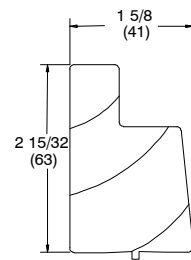

W1075 – Hinged Screen Mull Casing

When ordering complete screen assemblies, A340 and W1075 will need to be ordered separately.