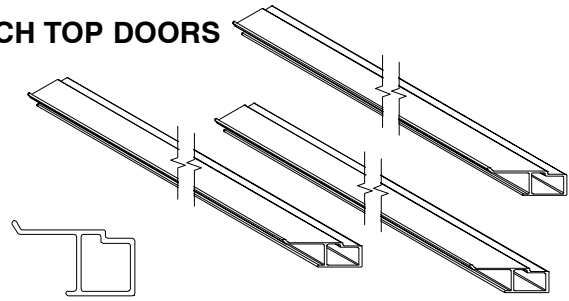

HINGED SCREEN Z-BAR KITS – PRE-2011 AND ARCH TOP DOORS

When ordering replacement Z-Bar Kits specify:

1. rough opening;
2. finish.

WOOD AND ALUMINUM PARTS – HINGED SCREEN PRE-2011 AND ARCH TOP DOORS

TO ORDER REPLACEMENT PARTS

When ordering replacement specify:

1. length;
2. finish;
3. color.

	Profile Number
Mull Cap Hinged Screen	A340
Hinged Screen Mull Casing	W1075