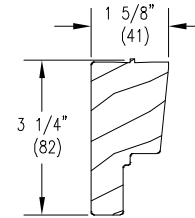

When ordering replacement specify:

1. length;
2. finish.

A2049

	<b>Profile Number</b>
Mull Cap Hinged Screen	A2049
Hinged Screen Mull Casing – (4 9/16") (6 9/16")	W11018

W11018

When ordering complete screen assemblies, A2049 and W11018 will need to be ordered separately.