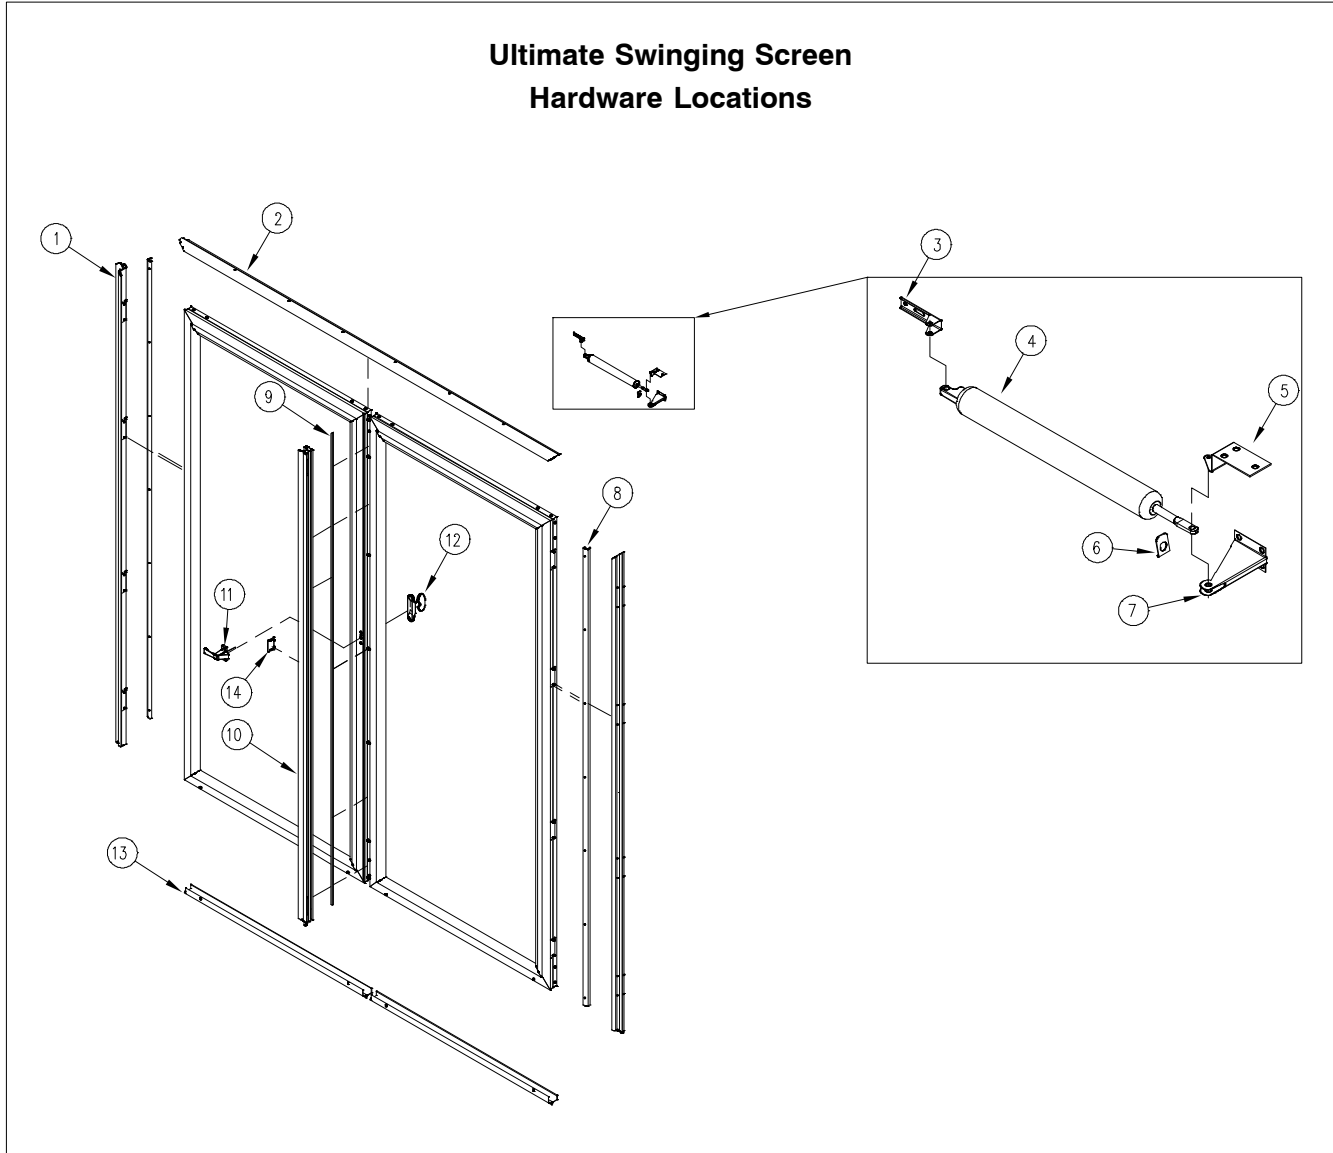

Ultimate Swinging Screen Hardware Locations

NOTE: Not to scale; specifications subject to change without notice.

1. Hinge Z Bar	8. Jamb Adapter
2. Head Jamb Z Bar	9. Latch Jamb Z Bar
3. Door Bracket	10. Astragal
4. Closer	11. Interior Handle
5. Head Jamb Bracket	12. Exterior Handle
6. Closer Stop	13. Sill Sweep
7. Jamb Bracket	14. Strike Plate