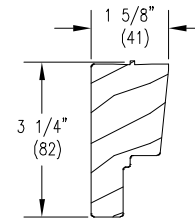

1. length;
2. finish.

A2049

	Profile Number
Mull Cap Hinged Screen	A2049
Hinged Screen Mull Casing – (4 9/16") (6 9/16")	W11018

W11018

When ordering complete screen assemblies, A2049 and W11018 will need to be ordered separately.