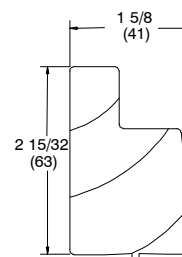

W1075 – Hinged Screen Mull Casing

When ordering complete screen assemblies, A340 and W1075 will need to be ordered separately.