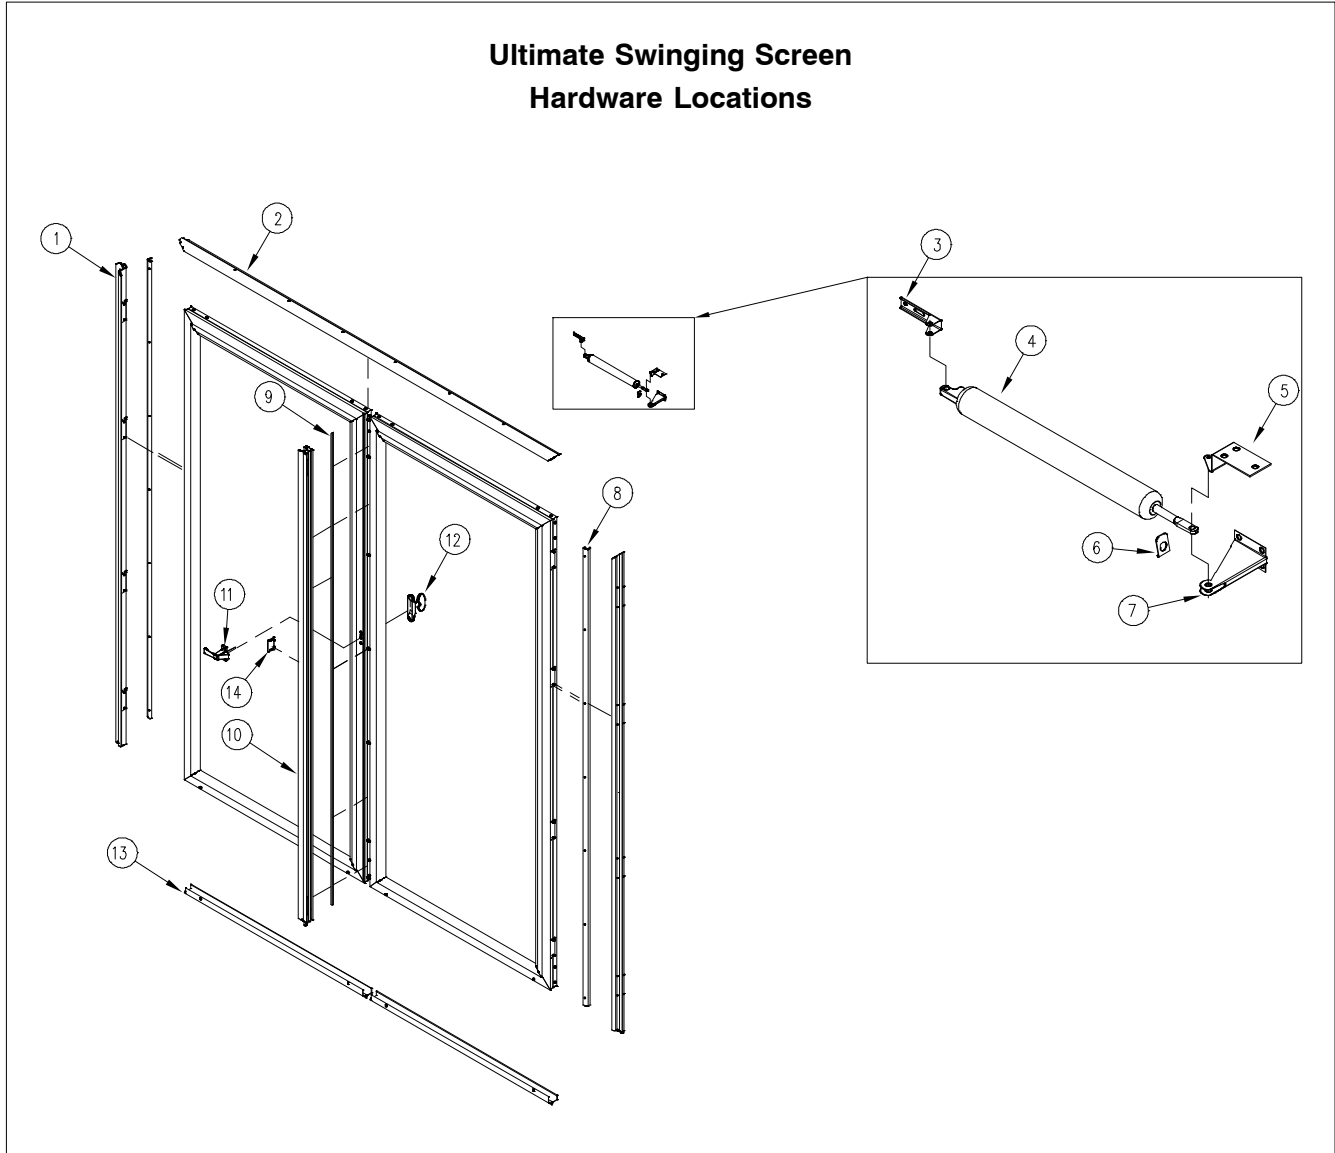

* 8/0 Height change March 4, 2002.

**Ultimate Swinging Screen
Hardware Locations**

NOTE: Not to scale; specifications subject to change without notice.

- | | |
|----------------------|---------------------|
| 1. Hinge Z Bar | 8. Jamb Adapter |
| 2. Head Jamb Z Bar | 9. Latch Jamb Z Bar |
| 3. Door Bracket | 10. Astragal |
| 4. Closer | 11. Interior Handle |
| 5. Head Jamb Bracket | 12. Exterior Handle |
| 6. Closer Stop | 13. Sill Sweep |
| 7. Jamb Bracket | 14. Strike Plate |