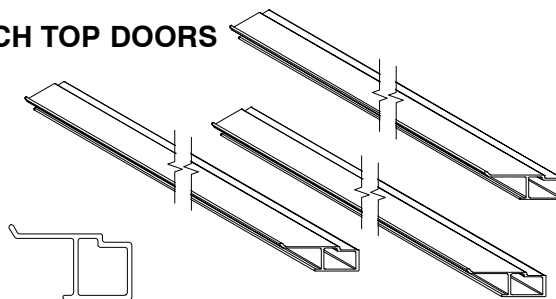

HINGED SCREEN Z-BAR KITS – PRE-2011 AND ARCH TOP DOORS

When ordering replacement Z-Bar Kits specify:

1. rough opening;
2. finish.

WOOD AND ALUMINUM PARTS – HINGED SCREEN PRE-2011 AND ARCH TOP DOORS

TO ORDER REPLACEMENT PARTS

When ordering replacement specify:

1. length;
2. finish;
3. color.

	Profile Number
Mull Cap Hinged Screen	A340
Hinged Screen Mull Casing	W1075